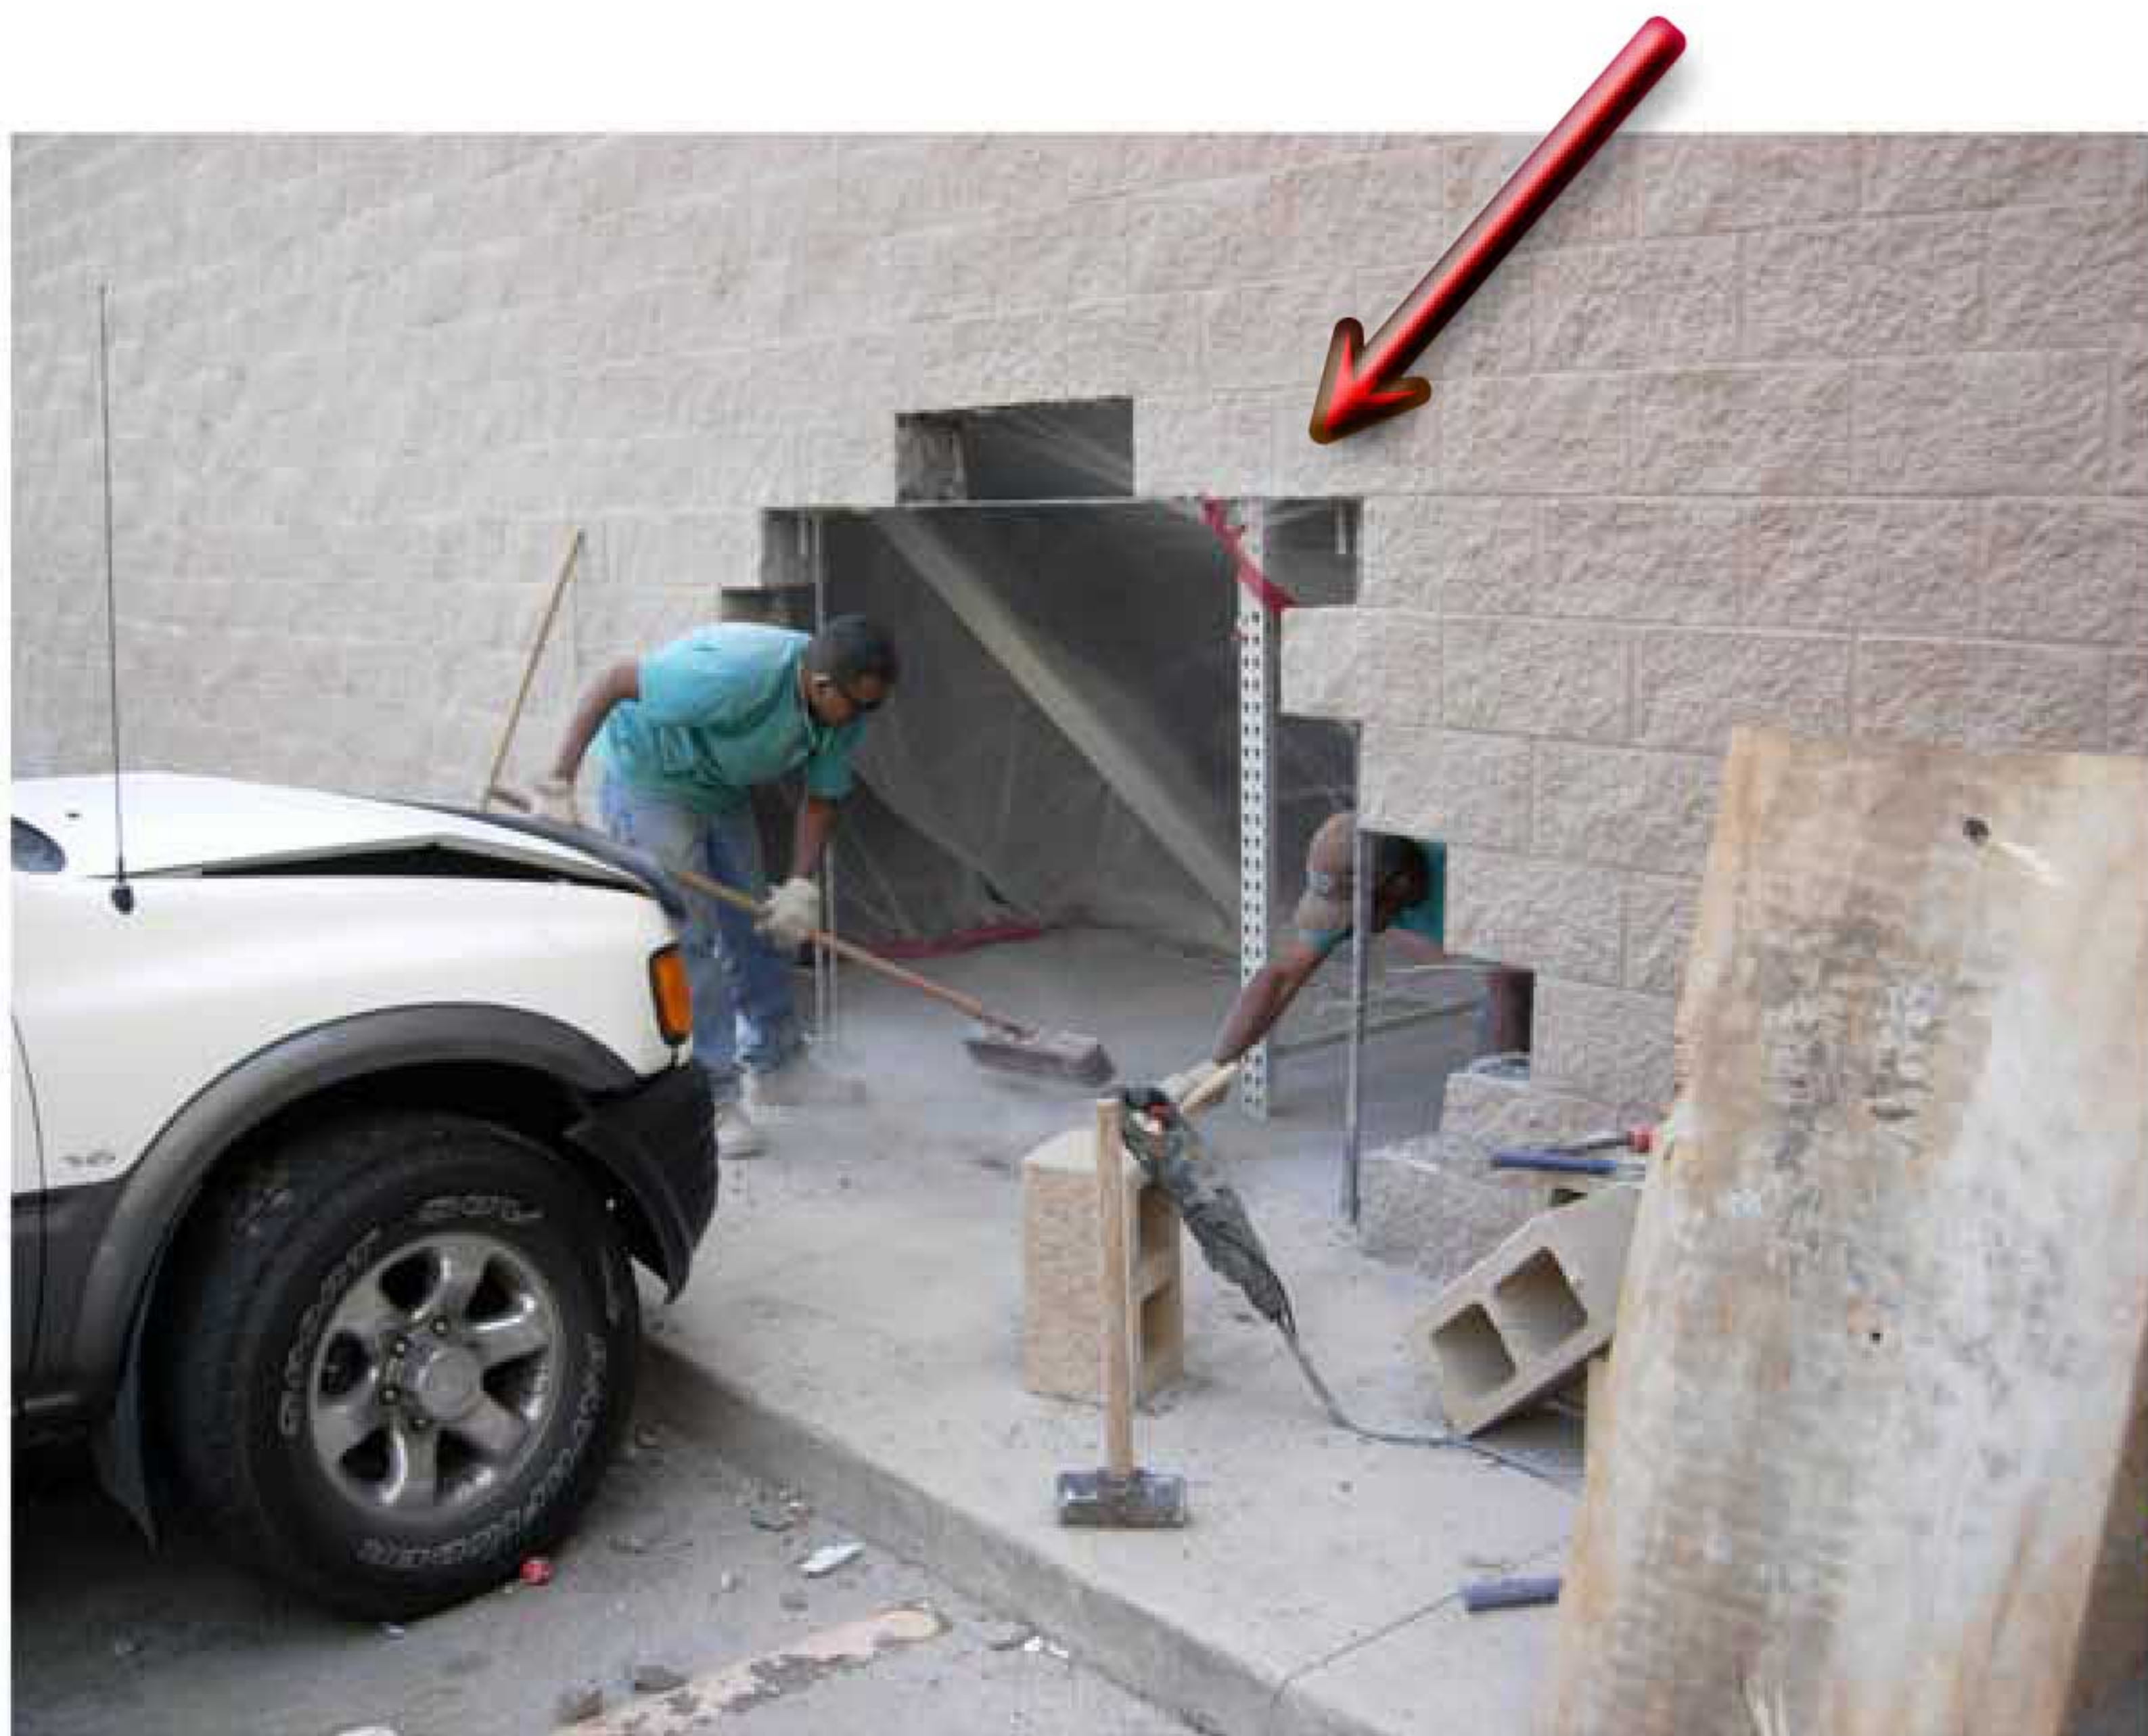

**Emergency** repair to wall for car hit, repair start to finish 23 hours only

fill wall with foam to insulate

outside wall repaired

Wall repair done