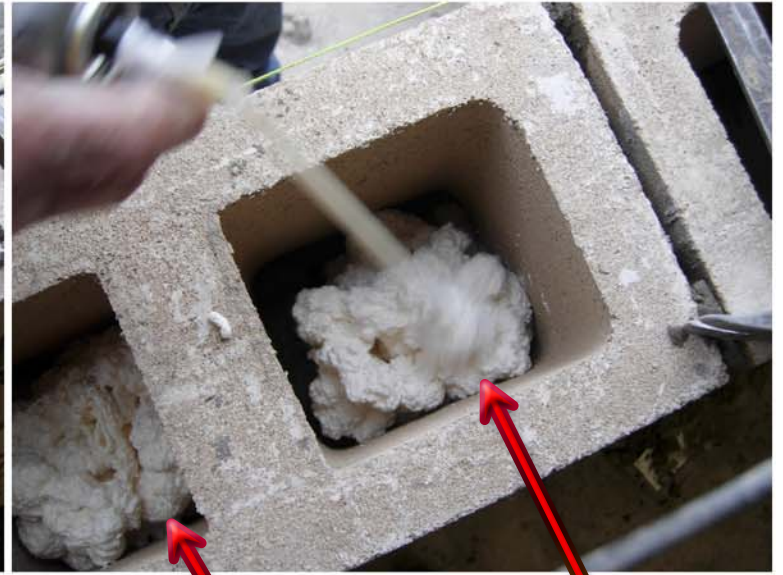

**Emergency** repair to wall for car hit, repair start to finish 23 hours only

fill wall with foam to insulate

outside wall repaired

Wall repair done