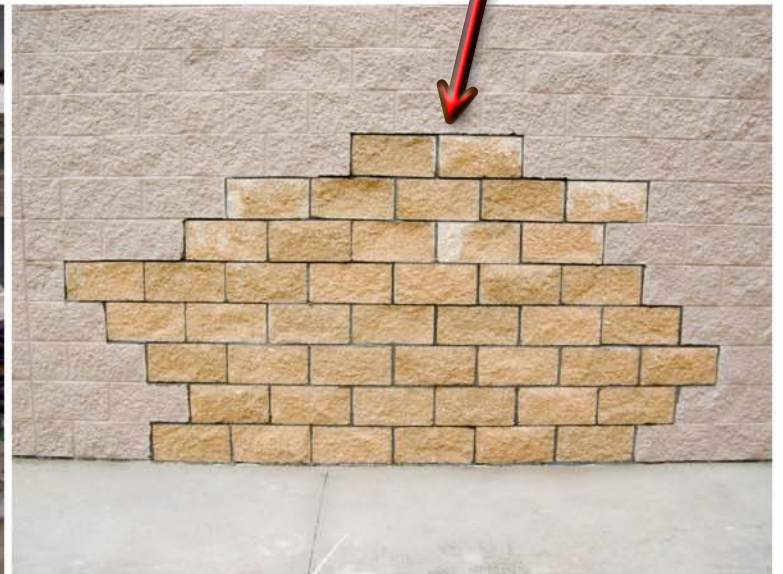

**Emergency** repair to wall for car hit, repair start to finish 23 hours only

fill wall with foam to insulate

outside wall repaired

Wall repair done